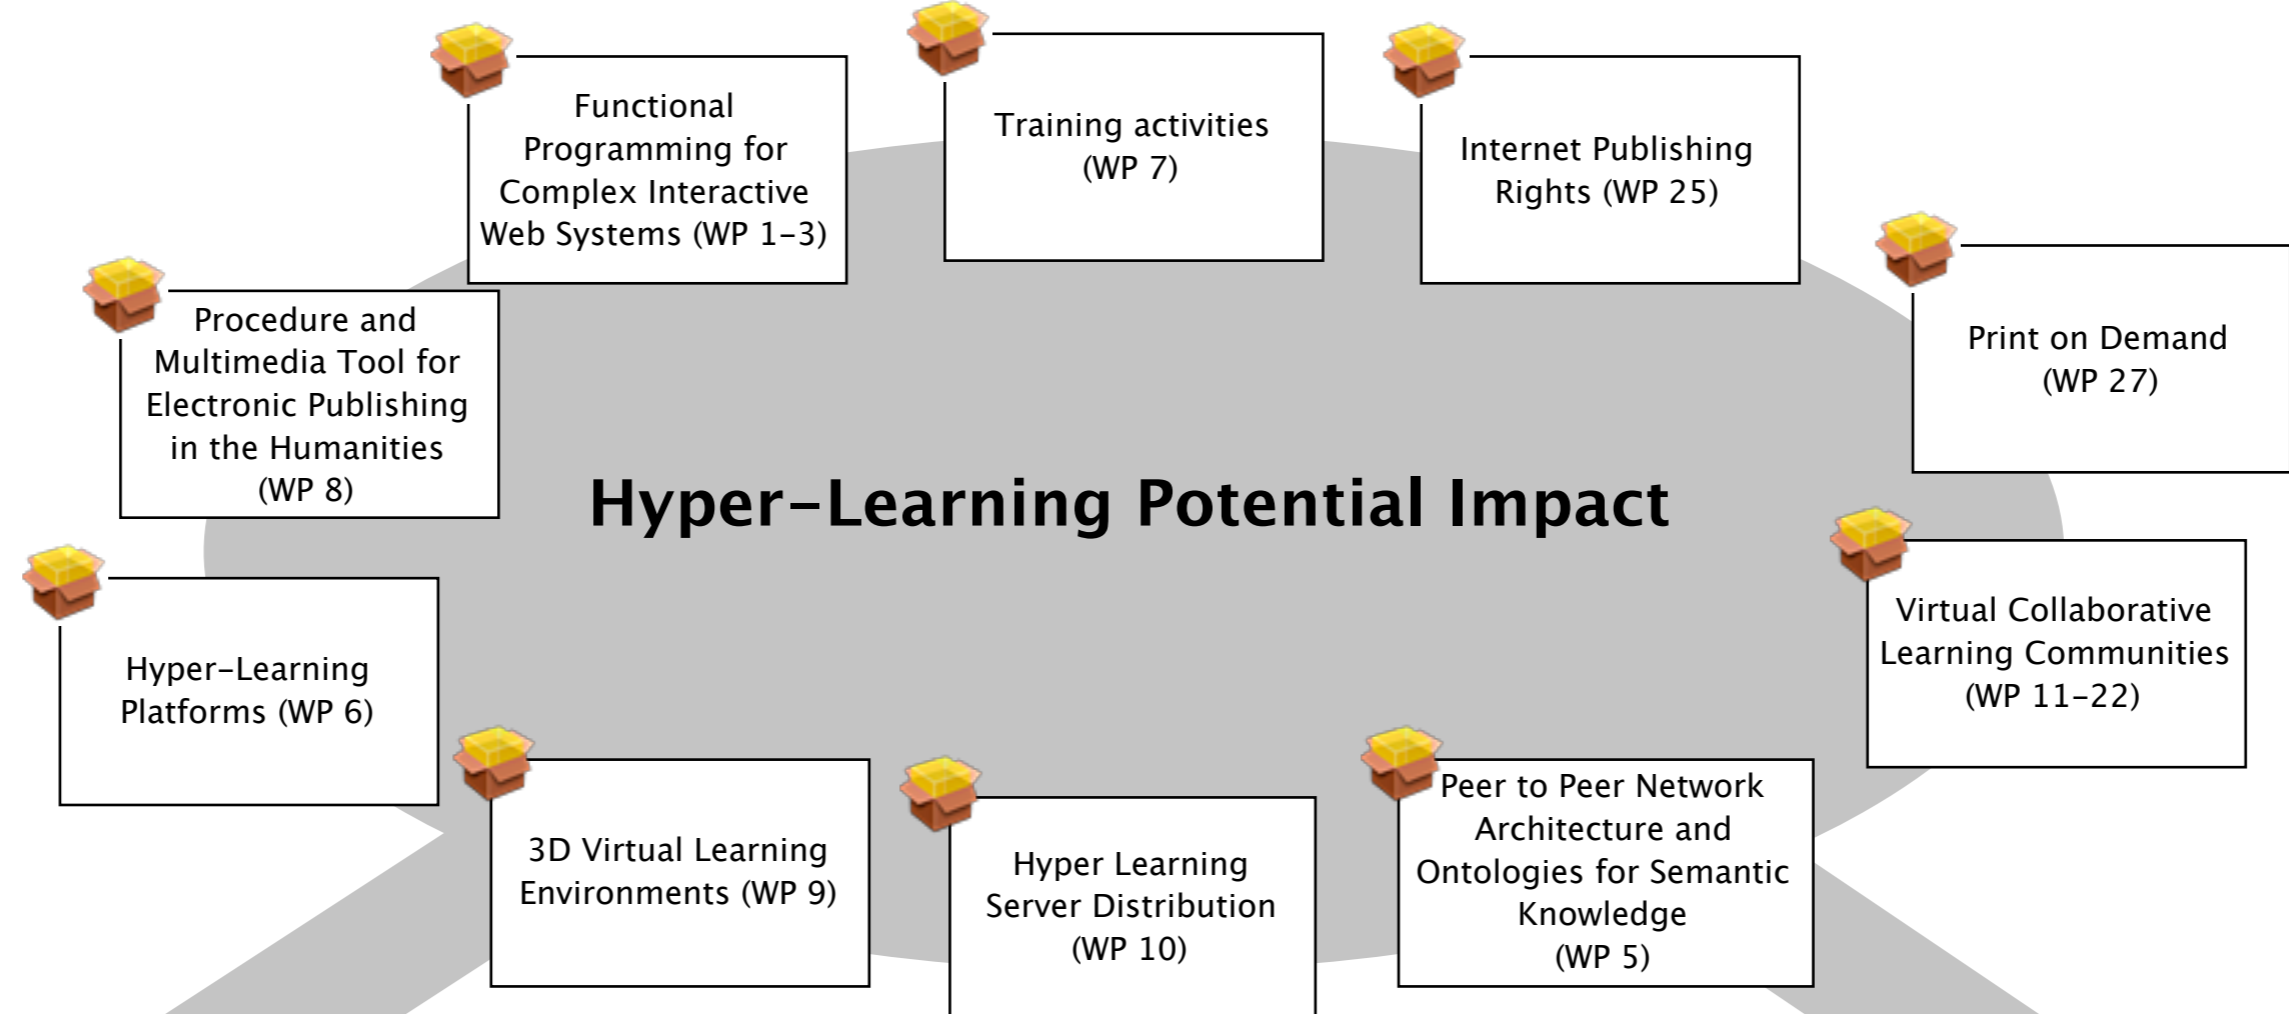

Hyper-Learning Potential Impact

Standards

- Standard for text, image, audio and video encoding (WP8)
- Legal Framework for Virtual Collaborative Learning Communities creation. Not a new norms' imposition but a proposal for a series of licenses (for users), conventions (for archives) and charters (for VCLC),... (WP25, WP26)
- Communication protocol for Print on Demand services (WP28)
- RLO interoperability with world standards (SCORM, IMS, IEEE LOM) (WP5, 6, 8, 9, 10)

Dissemination

- Functional language source code available on Source Forge (WP1-3)
- Open Source Hyper Server distribution (WP10)
- Training of five computer scientists of european SMEs at Net7 to enhance SMEs integration. (WP7)
- Collaboration with a Master on Web Services at the University of Pisa. The Master program will be updated accordingly to HL research development (WP7)
- Congresses for research results' divulgation (WP29)
- Workshops and seminars to diffuse the patform's use in the scientific communities (WP29)
- Detailed manual about the how to start a Virtual Learning Community (with included technological, legal, scientific and pedagogical observations) (WP12)
- Legal Framework for Virtual Collaborative Learning Communities creation. Not a new norms' imposition but a proposal for a series of licenses (for users), conventions (for archives) and charters (for VCLC),... (WP25-26)
- Reports on Public Archives, e-Learning Systems, Open Access, Socio-Economic impact of VCLC (UNESCO) (WP25)
- Internet Academy of Science, as a general VCLC's global environment. It also supplies tools for the creation of new Virtual Collaborative Learning Communities (WP25)
- PPDM: complex relational structures caching system (WP6, 10)
- Open Source 3D engine for RLOs representation (WP9)